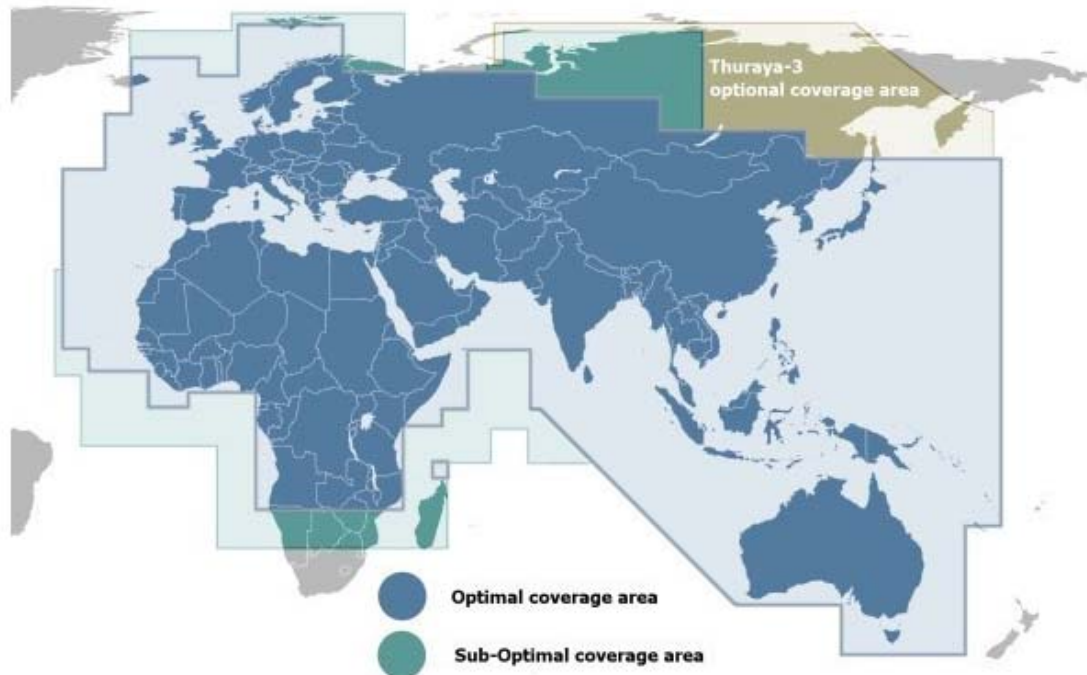

Current – THURAYA coverage 2009

Afghanistan	Egypt	Latvia	Saudi Arabia
Albania	Eritrea	Lebanon	Senegal
Algeria	Estonia	Liberia	Serbia and Montenegro
Andorra	Ethiopia	Libya	Seychelles
Angola	France	Liechtenstein	Sierra Leone
Armenia	Gabon	Lithuania	Slovakia
Austria	Gambia	Luxembourg	Slovenia
Azerbaijan	Georgia	Macedonia	Somalia
Bahrain	Germany	Malawi	Spain
Bangladesh	Ghana	Mali	Sri Lanka
Belarus	Gibraltar	Malta	Sudan
Belgium	Greece	Mauritania	Switzerland
Benin	Guernsey	Moldova	Syria
Bhutan	Guinea	Monaco	Tajikistan
Bosnia Herzegovina	Guinea Bissau	Morocco	Tanzania
Bulgaria	Hungary	Mozambique	Togo
Burkina Faso	India	Nepal	Tunisia
Burundi	Iran	Netherlands	Turkey
Cameroon	Iraq	Niger	Turkmenistan
Central African Rep.	Ireland	Nigeria	Uganda
Cape Verde	Isle of Man	Oman	Ukraine
Chad	Italy	Pakistan	United Arab Emirates
Congo	Ivory Coast	Palestine	United Kingdom
Croatia	Jersey	Poland	Uzbekistan
Cyprus	Jordan	Portugal	Yemen
Czech Rep.	Kenya	Qatar	Zambia
Democratic Republic of Congo	Kazakhstan	Romania	Zimbabwe
Denmark	Kuwait	Rwanda	
Djibouti	Kyrgyzstan	Russia	

Marine-Electronic SA
41, rue Louis-de-Savoie
CH – 1110 Morges
Switzerland

Tel. +4121 8202111
Fax +4121 8262114

info@satellite-communication.ch

www.satellite-telephone.ch

www.thuraya-rental.com

www.iridium-rental.com

.... Subsidiaries of Marine Electronic SA